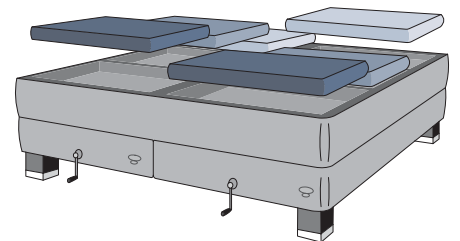

>> Adjustable Lumbar Support

To crank it up a notch, the DUX 8888 offers independent Adjustable Lumbar Support for each side of the bed.

>> Extra Support

At DUX we offer you three top pads to choose from as an integral part of your DUX 8888. These include the deeply tufted Xstandard, Xsupport and Duxense top pads.

DIMENSIONS AND SPECIFICATIONS

European Sizes:

- 90 x 200 / 210 cm
- 105 x 200 / 210 cm
- 120 x 200 / 210 cm
- 140 x 200 / 210 cm
- 160 x 200 / 210 cm
- 180 x 200 / 210 cm

Spring Count:

- 1956 / 2004
- 2268 / 2324
- 2664 / 2728
- 3060 / 3132
- 3444 / 3526
- 3912 / 4008

Dimensions:

- Mattress Height (excluding legs): 44 cm
- Spring Top Height: 22 cm
- Base Height: 22 cm
- Recommended Leg Heights: 12 cm
- (Only split bases are available for bed over 120 cm wide)
- Also available in 220 cm length

The DUX 8888 cannot be ordered in custom sizes. It is available in certain USA sizes. Please contact your local store to inquire. The spring system comes with a 20-year limited warranty.

EXCLUSIVELY AT
DUXIANA
STORES

www.DUXIANA.com