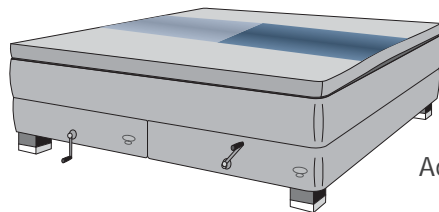

THE DUX 8888

THE ULTIMATE IN LUXURY AND COMFORT

The DUX 8888 provides you with the ultimate sleep experience as it represents the culmination of over 80 years of research and development in the bed making craft. Not only have we crafted it out of the finest materials, but also we added revolutionary features — from our

dynamically interlocking springs forged from Swedish steel to our Pascal Personal Comfort Zones system to our exclusive independently Adjustable Lumbar Support.

EXPERIENCE THE DUX DIFFERENCE

>> Swedish Steel Springs

At the heart of the DUX 8888 are Swedish steel springs—nearly 4 times as many as an ordinary bed. More springs provide better contouring for your body, reducing pressure points which can help improve circulation.

>> Pascal Personal Comfort Zones

Everyone's body is unique. That's why the DUX 8888 features the Pascal Personal Comfort Zones, enabling each person to select the perfect setting for their shoulders, lower back and legs.

>> Adjustable Lumbar Support

To crank it up a notch, the DUX 8888 offers independent Adjustable Lumbar Support for each side of the bed.

>> Extra Support

At DUX we offer you three top pads to choose from as an integral part of your DUX 8888. These include the deeply tufted Xstandard, Xsupport and Duxense top pads.

DIMENSIONS AND SPECIFICATIONS

European Sizes:

- 90 x 200 / 210 cm
- 105 x 200 / 210 cm
- 120 x 200 / 210 cm
- 140 x 200 / 210 cm
- 160 x 200 / 210 cm
- 180 x 200 / 210 cm

Spring Count:

- 1956 / 2004
- 2268 / 2324
- 2664 / 2728
- 3060 / 3132
- 3444 / 3526
- 3912 / 4008

Dimensions:

- Mattress Height (excluding legs): 44 cm
- Spring Top Height: 22 cm
- Base Height: 22 cm
- Recommended Leg Heights: 12 cm
- (Only split bases are available for bed over 120 cm wide)
- Also available in 220 cm length